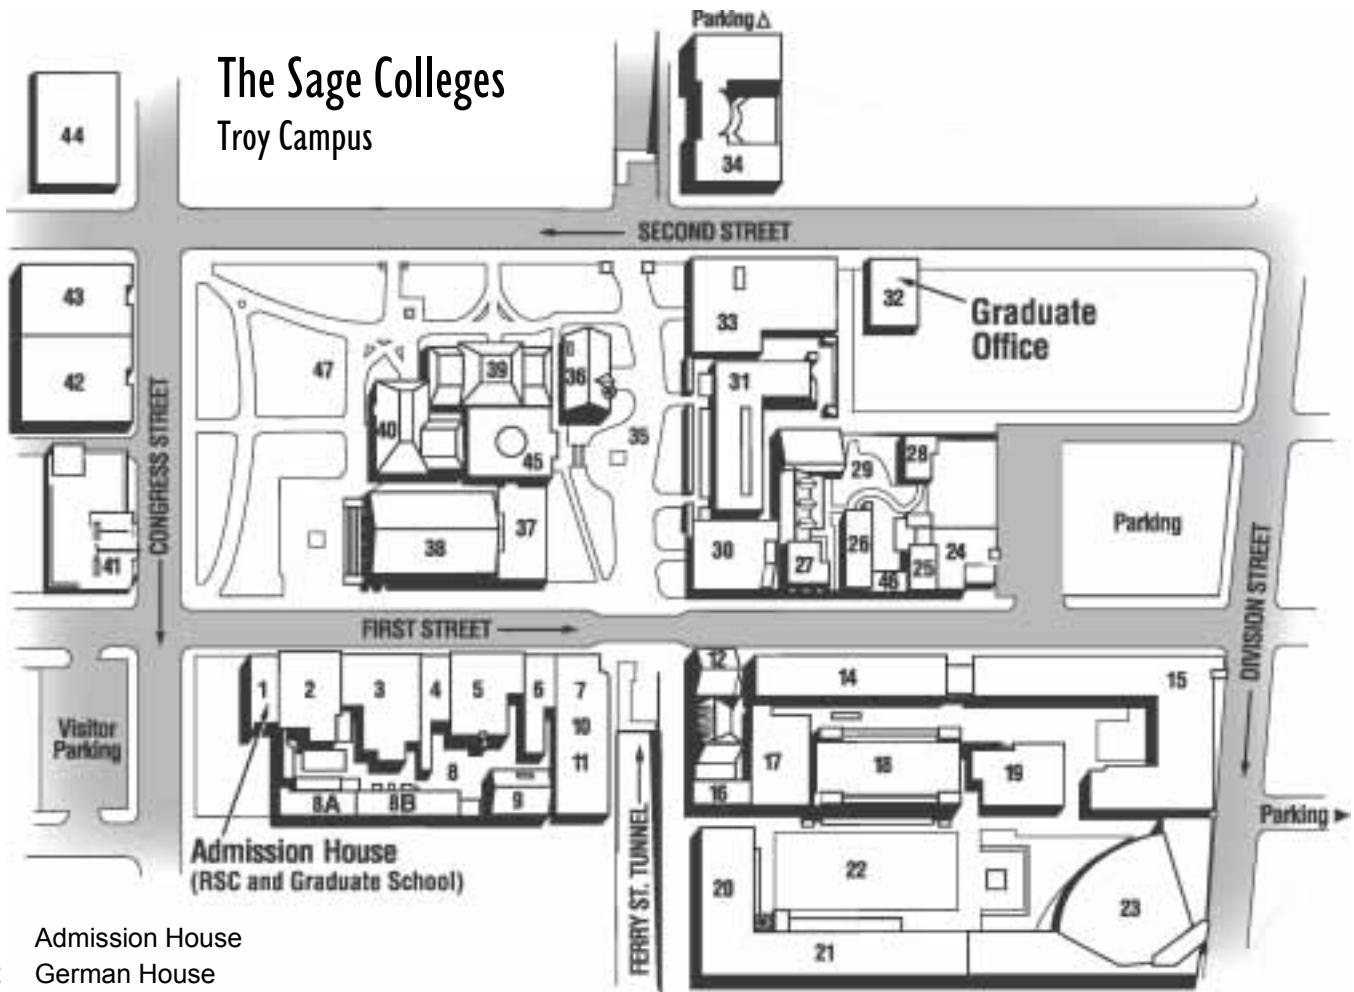

The Sage Colleges Troy Campus

- | | |
|---|--|
| 1 Admission House | 24 92 First Street (Development) |
| 2 German House | 25 90 First Street (Communications) |
| 3 Gale and Spicer House | 26 Spanish House |
| 4 McMurray House | 27 French House |
| 5 Cowee Hall (Student Services/ Business Office/Registrar/Financial Aid) | 28 Carriage House |
| 6 Alumnae House | 29 Lafayette Courtyard |
| 7 Hart Hall | 30 John Paine Building (Service Center/Public Safety/ Photo IDs) 31 Science Hall |
| 8 Roy Court | 32 Frear House (Graduate School Office Center for Citizenship Education) |
| 8B Jane Haight Wells Spirituality Center | 33 James Wheelock Clark Library |
| 9 Swimming Pool | 34 Ackerman Hall |
| 10 Vanderheyden Hall | 35 Ferry Street Plaza |
| 11 Allies Center for the Study of Social Responsibility/Helen M. Upton Center for Women's Studies | 36 Plum Building (Administration) |
| 12 Wool House | 37 Lorraine Walker Education Building |
| 13 Maintenance | 38 Bush Memorial Center |
| 14 Slocum Hall | 39 Gurley Hall |
| 15 Kellas Hall/Wellness Center | 40 Russell Sage Hall |
| 16 Lorraine Walker Center | 41 Vail House (President's Residence) |
| 17 Meyer Gym | 42 Ricketts Hall |
| 18 Robison Athletic and Recreation Center | 43 Manning Hall |
| 19 James L. Meader Little Theatre | 44 m.o.s.s books and other provisions |
| 20 McKinstry Student Center | 45 Buchman Pavilion (RSC Campus Center) |
| 21 McKinstry Hall/Large Dining Hall | 46 McCrea House (Guest House) |
| 22 McKinstry Courtyard | 47 Robison Common |
| 23 Schacht Fine Arts Center (New York State Theatre Institute) | |