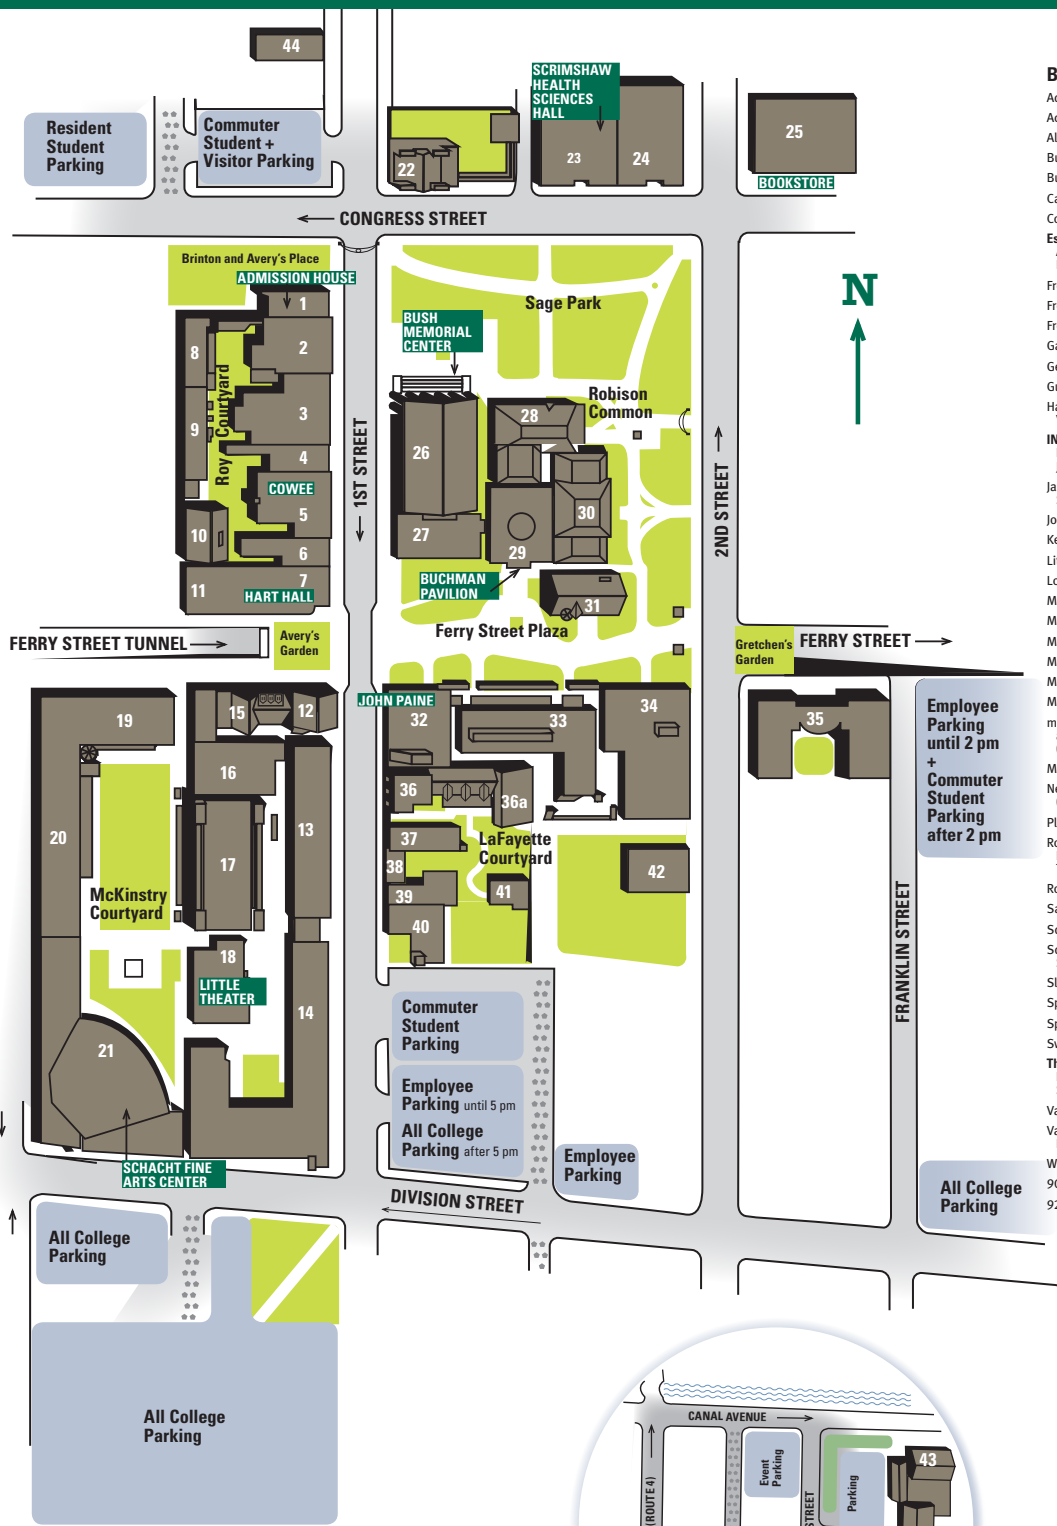

- Ackerman Hall 35
- Admission House 1
- Alumnae House 6
- Buchman Pavilion 29
- Bush Memorial Center 26
- Carriage House 41
- Cowee Hall 5
- **Estes School of Education**
- Administration Building 44
- Bardsley Building 27
- Frear House 42
- French House 36
- French House Annex 36a
- Gale and Spicer House 3
- German House 2
- Gurley Hall 30
- Hart Hall / Vanderheyden Hall 7
- **INVEST**
- Hart Hall 7
- John Paine Building 32
- James Wheelock Clark Library Shea Learning Center 34
- John Paine Building 32
- Kellas Hall 14
- Little Theater 18
- Lorraine Walker Center 15
- Manning Hall 24
- McCrea House 38
- McKinstry Hall/Dining Hall 20
- McKinstry Student Center 19
- McMurray House 4
- Meyer Gym 16
- m.o.s.s. books 25
- and other provisions (Troy Campus bookstore)
- Mueller Science Hall 33
- Neff Athletic Center 43
- (see inset)
- Plum Building 31
- Robison Athletic and Recreation Center/The Aggie Multipurpose Room 17
- Roy Court 8
- Sage Hall 28
- Schacht Fine Arts Center 21
- Scrimshaw Health Sciences Hall 23
- Slocum Hall 13
- Spanish House 37
- Spirituality Center 9
- Swimming Pool 10
- **Theatre Institute**
- Little Theater 18
- Schacht Fine Arts Center 21
- Vail House 22
- Vanderheyden Hall/Hart Hall 11
- Wool House 12
- 90 1st St. 39
- 92 1st St. 40

All College Parking

All College Parking

Employee Parking until 2 pm + Commuter Student Parking after 2 pm

All College Parking

Public Safety
Emergency: (518) 244-3177 or 911
Non-emergency: (518) 244-3167

Permit required in all Sage parking lots