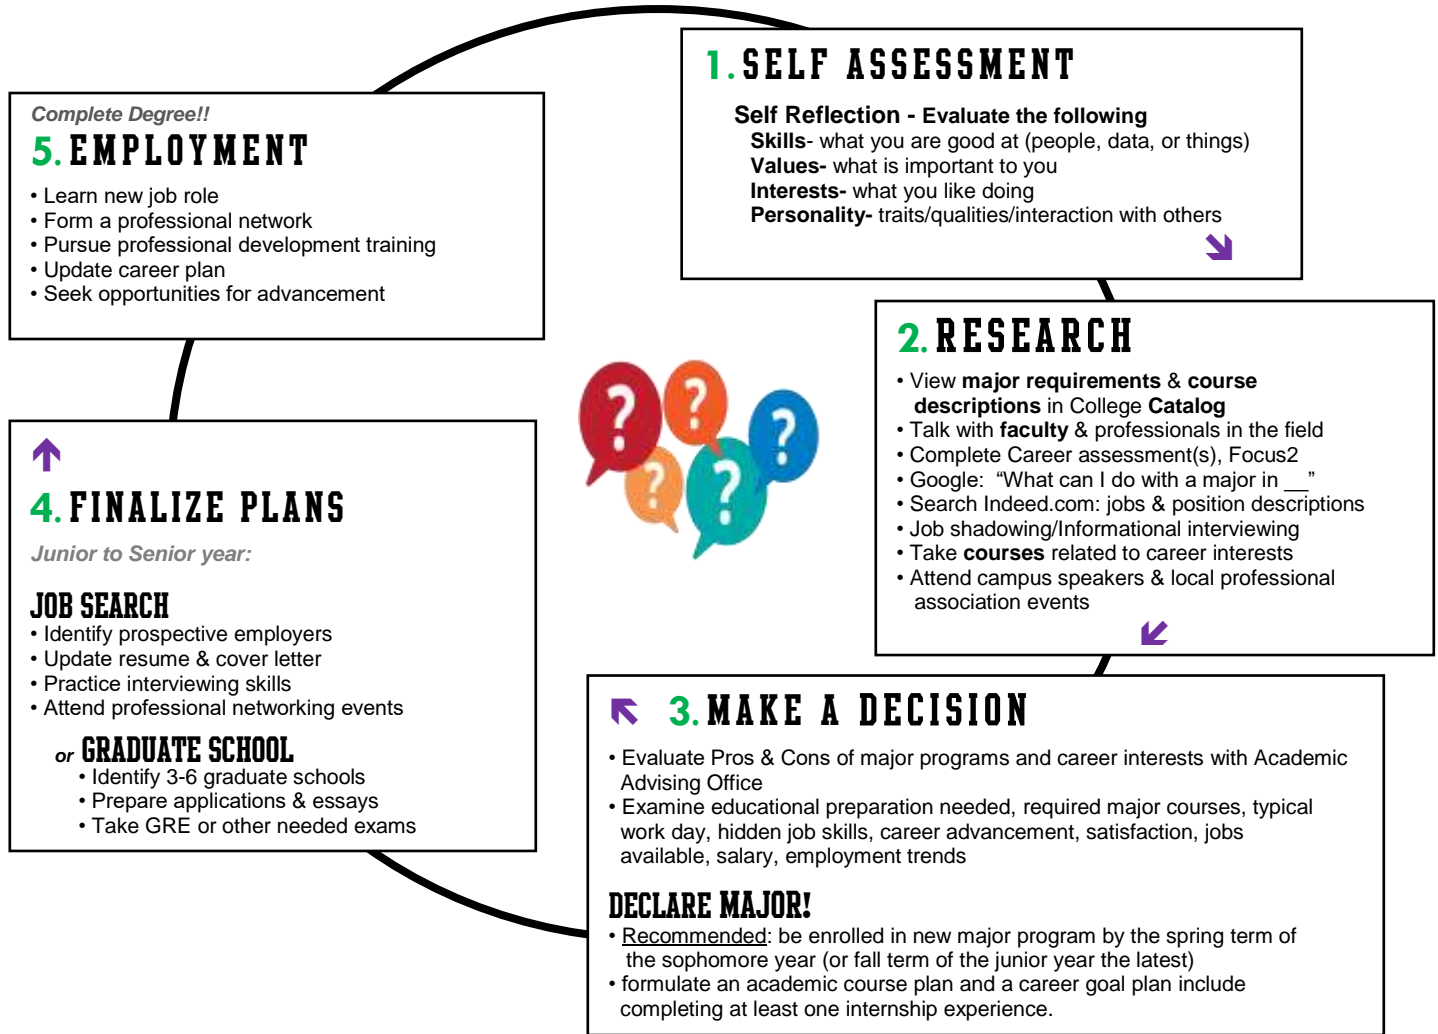

CHOOSING THE BEST COLLEGE MAJOR FOR YOU

DECISION MAKING PROCESS →

RSC CAMPUS RESOURCES

Office of Academic Advising, sage.edu/advising

AEX advisors, Change of major, Course planning & Registration, Degree Requirements, [Exploration resources](#)

Office of Career Planning, sage.edu/student-life/career-planning/career-resources-for-students/

Career counselors, Career research tools, Career assessment tests

Catalog, catalog.sage.edu/

List of Major & Minor Programs, Major requirements, Degree requirements